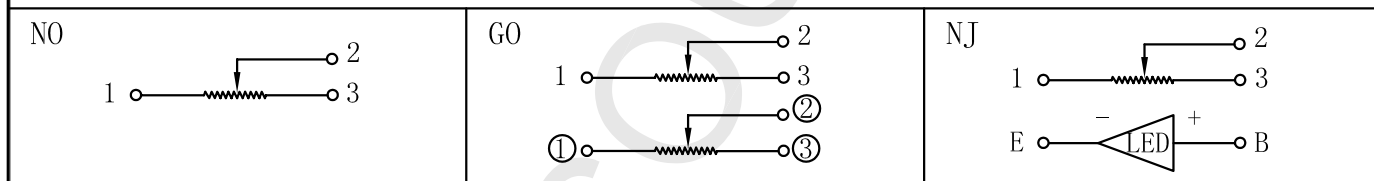

## SA□□5 SERIES CIRCUIT DIAGRAM

MODEL	SA□□05 SERIES						UNIT:mm
LEVER TYPE	M12A (M12C)	M16B	M13A	M12B	P14B	P15A	
DIMENSIONS							
	L 10 13 15 17.3 20 25 M12A F 7 8 10 10 10 10 M12C F 5	L 10.4 F 7	L 10 15 20 25 F 7 10 10 10	L 10 15	L 20 15 10 Colour pt. R N E W Red Green Orange White	L 10 15 20	